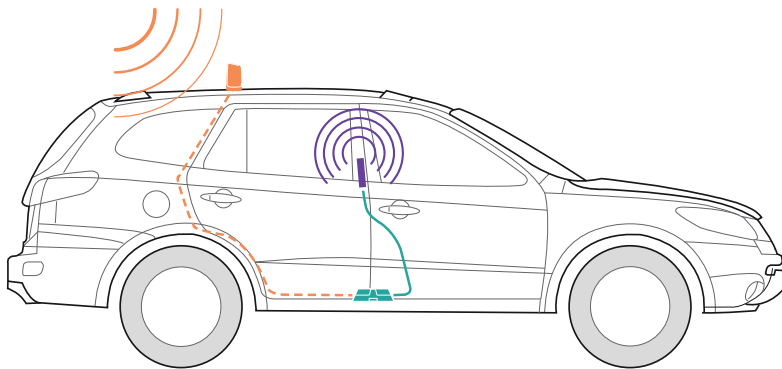

The sleek, metallic red exterior of the Drive Reach isn't just for show. The unique fin design increases surface area ensuring peak performance. Reliable SMB connections on the booster make secure antenna installation a snap. CLA power cord features a USB-A port for rapid phone charging. With its enhanced cellular coverage, enjoy fewer dropped calls, better voice quality, faster data speeds, and extended battery life.

Drive Reach simultaneously boosts cell signal for multiple users. Easy-to-follow instructions make tool-free installation a breeze. Plug the Drive Reach into the car's power supply, place the magnetic roof antenna, and get on the road to better signal.

*New frequency band utilized by Drive Reach.

Installation

- 1 Receives signal:** The powerful antenna reaches out to access voice and data signals. Then delivers them to the booster.
- 2 Boost signal:** The booster receives the signal, amplifies it, and serves as a relay between your phone and the nearest cell tower.
- 3 Broadcasts signal:** Your devices get a stronger signal, and calls and data are fed through the booster back to the network.