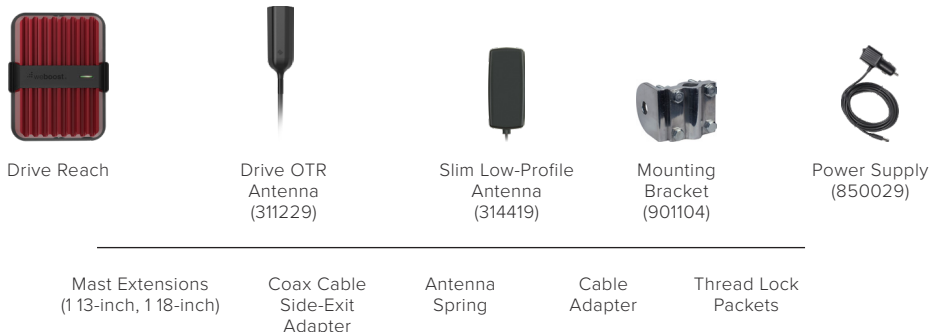

Drive Reach OTR

SKU: 472154 MAP: \$499.99

FEATURES

- Boosts signal for trucks with the OTR Trucker Antenna.
- Modular, height-adjustable antenna, from 7.5 to 40 inches so it can be installed on any vehicle.
- For multiple devices and users.
- Works on ALL cellular devices with ALL carriers simultaneously.
- Enhances talk, text, and high-speed data internet.

- BOOSTS SIGNAL ON ALL AVAILABLE NETWORK SPEEDS
- FAST NETWORK SPEEDS
- UP TO +50 dB GAIN
- MULTI-USER WIRELESS BOOSTER

Kit Includes

Mast Extensions (1 13-inch, 1 18-inch) Coax Cable Side-Exit Adapter Antenna Spring Cable Adapter Thread Lock Packets

About

The **Drive Reach OTR** is our most powerful in-vehicle truck cell phone signal booster certified in the US, with Wilson Electronics* ruggedized, all weather OTR Truck Omni-Directional Antenna for maximum connection range and a 60% larger service range than the other boosters out there. The Drive Reach OTR boosts voice and data with max FCC-allowed 50 dB system gain, enhancing all available network signals, up to 32x. Drivers get fewer lost connections and dead zones, better audio quality, faster data uploads and downloads with this premier signal booster.

As with all weBoost boosters, all components needed for installation come in one package for easy DIY installation. The power supply plugs into CLA, while ignition power kits are also available. The Drive Reach OTR works with all cellular devices and all U.S. carriers. The booster kit comes with parts to accommodate multiple installation options. Included are 2 mast extensions, 3-way antenna mount, side exit adapter, antenna spring, cable adapter, and thread lock packets.