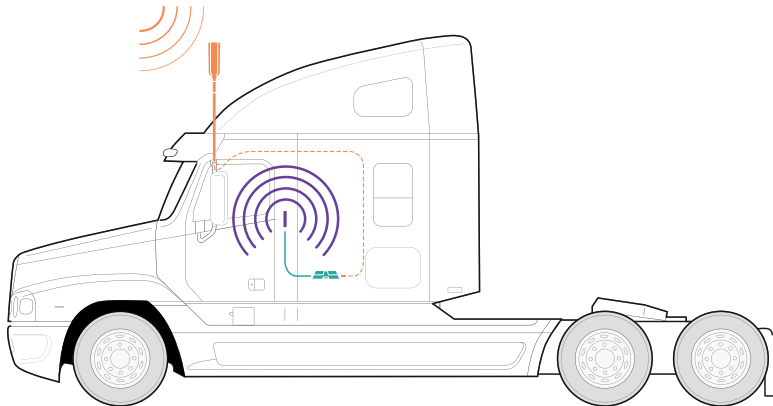

Drive Reach OTR

SKU: 472154 MAP: \$499.99

FEATURES

- Boosts signal for trucks with the OTR Trucker Antenna.
- Modular, height-adjustable antenna, from 7.5 to 40 inches so it can be installed on any vehicle.
- For multiple devices and users.
- Works on ALL cellular devices with ALL carriers simultaneously.
- Enhances talk, text, and high-speed data internet.

About

The **Drive Reach OTR** is our most powerful in-vehicle truck cell phone signal booster certified in the US, with Wilson Electronics* ruggedized, all weather OTR Truck Omni-Directional Antenna for maximum connection range and a 60% larger service range than the other boosters out there. The Drive Reach OTR boosts voice and data with max FCC-allowed 50 dB system gain, enhancing all available network signals, up to 32x. Drivers get fewer lost connections and dead zones, better audio quality, faster data uploads and downloads with this premier signal booster.

As with all weBoost boosters, all components needed for installation come in one package for easy DIY installation. The power supply plugs into CLA, while ignition power kits are also available. The Drive Reach OTR works with all cellular devices and all U.S. carriers. The booster kit comes with parts to accommodate multiple installation options. Included are 2 mast extensions, 3-way antenna mount, side exit adapter, antenna spring, cable adapter, and thread lock packets.

*New frequency band utilized by Drive Reach OTR

Installation

- 1 Receives signal:** The powerful antenna reaches out to access voice and data signals, and deliver them to the booster.
- 2 Boost signal:** The booster receives the signal, amplifies it, and serves as a relay between your phone and the nearest cell tower.
- 3 Broadcasts signal:** Your devices get a stronger signal, and calls and data are fed through the booster back to the network.