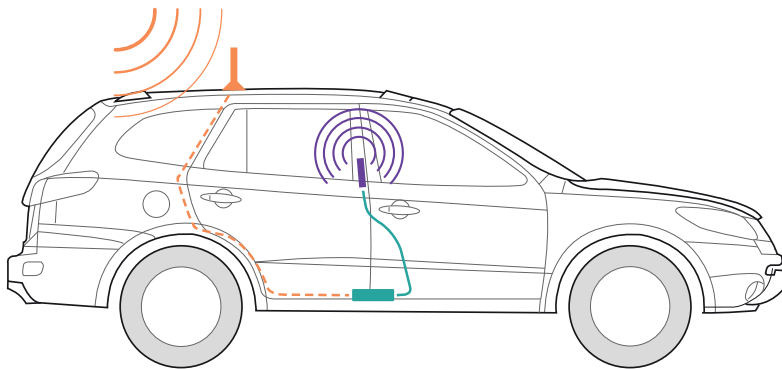

Installation