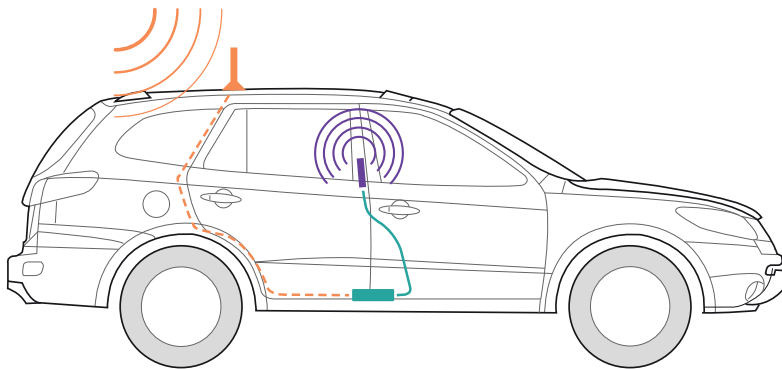

Installation

1. **1 Receives signal:** The powerful antenna reaches out to access a voice and 3G, 4G, and LTE data signal, and delivers it to the booster.
2. **2 Boost signal:** The booster receives the signal, amplifies it, and serves as a relay between your phone and the nearest cell tower.
3. **3 Broadcasts signal:** Your devices get a stronger signal, and calls and data are fed through the booster back to the network.

Available Accessories

Optional Antenna Kits

Package Dimensions

4 L x 6.25 W x 8 H

MASTER CARTON: 25 L x 17 W x 16 H | 54 lbs.

Support

2 Year Warranty from Purchase.

Website: <http://support.weboost.com>

Phone: +1 866 294 1660
Monday to Saturday

FOR PARTNER'S USE

UPC