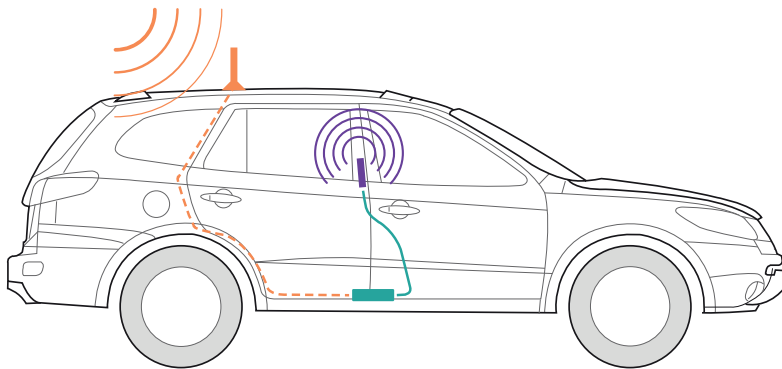

- BOOSTS SIGNAL ON ALL AVAILABLE NETWORK SPEEDS
- FAST NETWORK SPEEDS
- UP TO +50 dB GAIN
- MULTI-USER WIRELESS BOOSTER

Kit Includes

Drive X

4" Mini Magnet-Mount Antenna (301126)

Slim Low-Profile Antenna (314401)

Power Supply (859913)

About

weBoost's **Drive X** is our most powerful, professional grade vehicle cell phone signal booster. Commonly used by first responders throughout Canada to boost signals while out on the road with a 60% larger service range than the other boosters. The Drive X ensures that you get better voice and data with fewer dropped calls, improved voice quality, faster uploads and downloads, and allows up to 2 hours additional talk time in weak-signal areas. weBoost's Drive X boosts cell signals up to 32x and enhances signals for everyone in the vehicle whether it's a car, truck or van.

The Drive X is compatible with all major Canadian mobile carriers and is ISED certified. All components needed for installation are included as well as simple instructions for a quick, easy setup. Plug the Drive X into the car's power supply, place the magnetic antenna on the center of the roof, and get better wireless signal on the road now. The Drive X comes with a 2-year warranty from manufacturer and a 30-day money back guarantee.

Installation

- 1 Receives signal:** The powerful antenna reaches out to access voice and data signals, and deliver them to the booster.
- 2 Boost signal:** The booster receives the signal, amplifies it, and serves as a relay between your phone and the nearest cell tower.
- 3 Broadcasts signal:** Your devices get a stronger signal, and calls and data are fed through the booster back to the network.