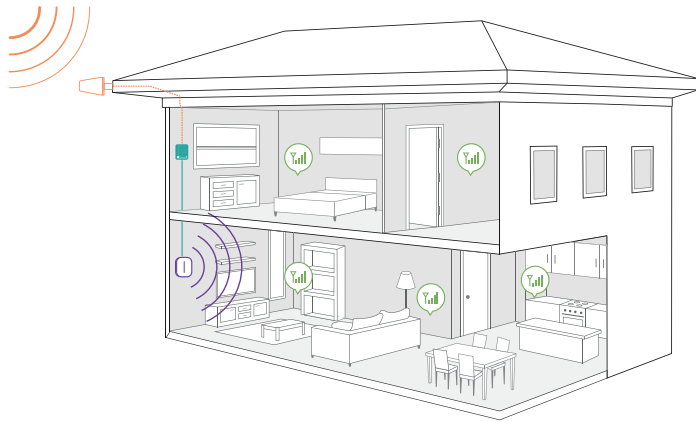

Outside Directional Antenna (314445)

Fabric Inside Panel Antenna (314440)

Power Supply (850023)

Outside Antenna Mounting Bracket

Wall Mount Brackets

*Cables will be provided by installer

Specifications

SKU NUMBER	474445*	
FREQUENCIES	Band 12/17	700 MHz
	Band 13	700 MHz
	Band 5	850 MHz
	Band 4	1700/2100 MHz
	Band 25/2	1900 MHz
MAX GAIN	72 dB	
IMPEDANCE	75 Ohm	
POWER	110-240V AC, 50-60 Hz, 20 W	
CONNECTORS	F-Female	
BOOSTER DIMENSIONS	8.25 x 6 x 2.4 in	
BOOSTER WEIGHT	1.55 lbs	

How the weBoost Installed Works

- 1 **Receives signal:** The outside antenna reaches out to access the existing strong outdoor cell signal and delivers it indoors to the booster.
- 2 **Boost signal:** The booster receives the signal, amplifies it, and serves as a relay between your phone and the nearest cell tower.
- 3 **Broadcasts signal:** Your devices get a stronger signal, and calls and data are fed through the booster back to the network.