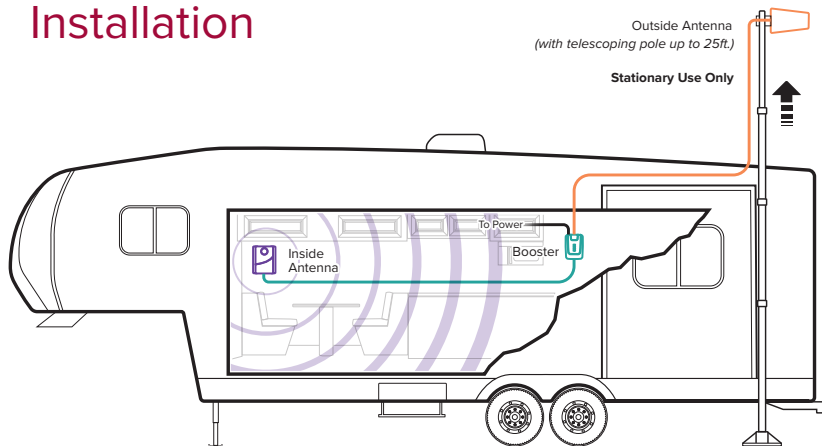

AC/DC Power Supply 5V / 4A (850012)

12V DC Fused Hardwire Power Supply (851111)

Telescoping Pole (Up to 25') and Mount Assembly (900203)

About

The weBoost Connect RV 65 cellular signal booster is a simple, effective solution to significantly improve the strength of cellular signal within any towable RV. This signal booster system provides benefit for all users on all cellular enabled devices on all carriers while in your parked RV.

Included in the kit is a telescoping pole (can go up to 25' tall) which allows the outside directional cellular antenna to maximize the signal from the nearest cell tower. Initial installation takes approximately 30 minutes, with only 10 minutes needed to set up and take down pole and outside antenna when parked.

The Connect RV 65 uses a powerful 5-band cellular signal booster to provide maximum signal inside your RV, making it most effective even when used in weak cell phone signal areas. weBoost cellular signal boosters improve data speeds as well - including 4G LTE - no matter which cellular carrier you use in the United States. The Connect RV 65 comfortably handles multiple simultaneous connections across multiple carriers, providing effortless cellular voice and data communications for all users.

Installation

- 1 **Receives signal:** The powerful antenna reaches out to access voice and data signals, and deliver them to the booster.
- 2 **Boost signal:** The booster receives the signal, amplifies it, and serves as a relay between your phone and the nearest cell tower.
- 3 **Broadcasts signal:** Your devices get a stronger signal, and calls and data are fed through the booster back to the network.