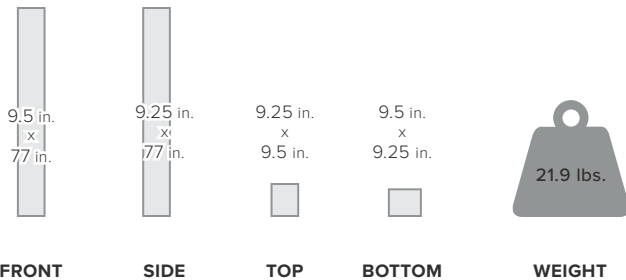

Package Dimensions

Combo Box: 9.25 L x 9.5 W x 77 H

Support

2-Year Warranty from Purchase.

Website: <http://support.weboost.com>

Phone: +1 866 294 1660
Monday to Saturday

FOR PARTNER'S USE

UPC