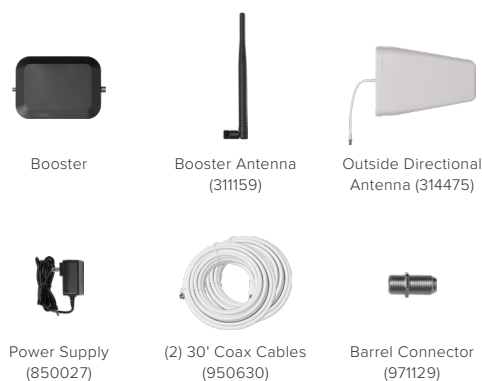

Home Studio

SKU: 650166 MAP: \$499.99

FEATURES

- Boosts network speeds for multiple users and devices
- Improves cell signal strength and reliability in one large space
- Compact booster with attached antenna fits on a shelf
- Works with all major Canadian carrier networks including Rogers, Telus, and Bell

- 5G READY
- COVERAGE FOR ONE ROOM
- UP TO +60 dB GAIN
- MULTI-USER WIRELESS BOOSTER

About

The weBoost **Home Studio** cell signal booster provides a strong solution for weak indoor cellular coverage in home offices, living rooms, or apartments. It's engineered to increase network speeds across signal bands in a large room. Additionally, it's ready for 5G and will continue to boost cell signal for the next decade and beyond. The Home Studio also benefits from an easier installation with an inside antenna that attaches directly to a powerful booster. Once installed, customers will experience fewer missed messages, better voice and video quality, and faster data speeds. The booster kit supports multiple users and devices at one time. It's compatible with all major Canadian carrier networks including Rogers, Telus, and Bell. Proudly designed and assembled in the USA, all weBoost booster kits are backed by a 2-year warranty and 30-day money-back guarantee.

Kit Includes

Coverage Area

IF THE CELL SIGNAL OUTSIDE YOUR HOME IS:	YOUR BOOSTED CELL SIGNAL WILL COVER:
Strong	→ Large Room
Medium	→ Medium Room
Weak	→ Small Room
None	→ None

Specifications

SKU NUMBER	650166*	
FREQUENCIES	Band 12/17	700 MHz
	Band 13	700 MHz
	Band 5	850 MHz
	Band 4	1700/2100 MHz
	Band 25/2	1900 MHz
MAX GAIN	60 dB	
IMPEDANCE	75 Ohm	
POWER	110-240V AC, 60-80 Hz, 20 W	
CONNECTORS	F-Female SMA-Male Barrel	
BOOSTER DIMENSIONS	6.125 x 3.875 x 1.125 in.	
BOOSTER WEIGHT	10.2 oz.	