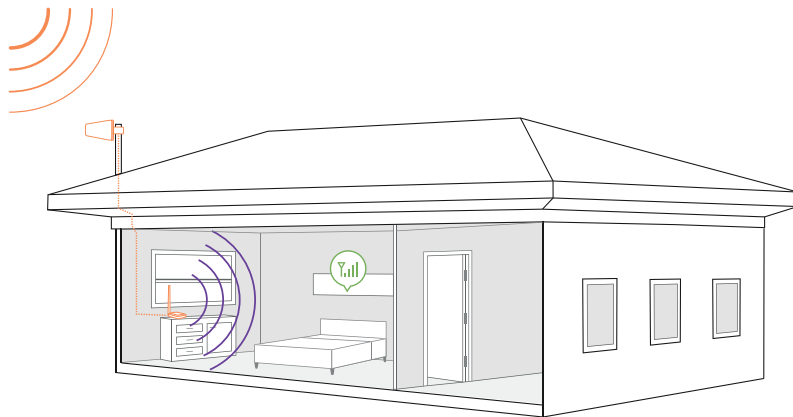

- 5G READY
- COVERAGE FOR ONE ROOM
- UP TO +60 dB GAIN
- MULTI-USER WIRELESS BOOSTER

About

The weBoost **Home Studio** cell signal booster provides a strong solution for weak indoor cellular coverage in home offices, living rooms, or apartments. It's engineered to increase network speeds across signal bands in a large room. Additionally, it's ready for 5G and will continue to boost cell signal for the next decade and beyond. The Home Studio also benefits from an easier installation with an inside antenna that attaches directly to a powerful booster. Once installed, customers will experience fewer missed messages, better voice and video quality, and faster data speeds. The booster kit supports multiple users and devices at one time. It's compatible with all major Canadian carrier networks including Rogers, Telus, and Bell. Proudly designed and assembled in the USA, all weBoost booster kits are backed by a 2-year warranty and 30-day money-back guarantee.

Kit Includes

Coverage Area

IF THE CELL SIGNAL OUTSIDE YOUR HOME IS:	YOUR BOOSTED CELL SIGNAL WILL COVER:
Strong	→ Large Room
Medium	→ Medium Room
Weak	→ Small Room
None	→ None

Specifications

SKU NUMBER	650166*	
FREQUENCIES	Band 12/17	700 MHz
	Band 13	700 MHz
	Band 5	850 MHz
	Band 4	1700/2100 MHz
	Band 25/2	1900 MHz
MAX GAIN	60 dB	
IMPEDANCE	75 Ohm	
POWER	110-240V AC, 60-80 Hz, 20 W	
CONNECTORS	F-Female SMA-Male Barrel	
BOOSTER DIMENSIONS	6.125 x 3.875 x 1.125 in.	
BOOSTER WEIGHT	10.2 oz.	

How the Home Studio Works

- 1 Receives signal:** The outside antenna reaches out to access the existing strong outdoor cell signal and delivers it inside to the booster.
- 2 Boost signal:** The booster receives the signal, amplifies it, and serves as a relay between your phone and the nearest cell tower.
- 3 Broadcasts signal:** The attached antenna then broadcasts the amplified cell signal to your device. You receive a stronger signal as calls and data are fed through the booster back to the network.