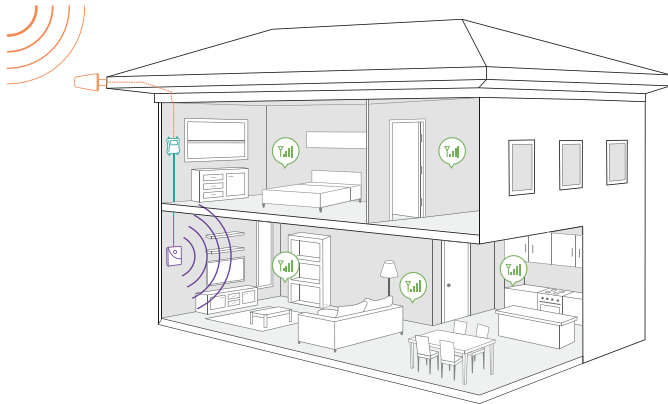

Inside Panel Antenna (311135)

Power Supply (859116)

75' + 60' Black Low Loss Wilson 400 Coax Cables (952375) (952360)

Coverage Area

IF YOUR OUTSIDE SIGNAL IS	YOUR BOOSTED SIGNAL MAY BE
●●●●● -89 AND LOWER About 5 bars	UP TO 1,000 m ²
●●●●○ -90 dB About 3 to 4 bars	UP TO 500 m ²
●●○○○ -100 dB About 1 to 2 bars	UP TO 250 m ²
○○○○○ No existing	A signal booster likely will not work

Installation

- 1 Receives signal:** The powerful antenna reaches out to access a voice and 3G, 4G, and LTE data signal, and delivers it to the booster.
- 2 Boost signal:** The booster receives the signal, amplifies it, and serves as a relay between your phone and the nearest cell tower.
- 3 Broadcasts signal:** Your devices get a stronger signal, and calls and data are fed through the booster back to the network.