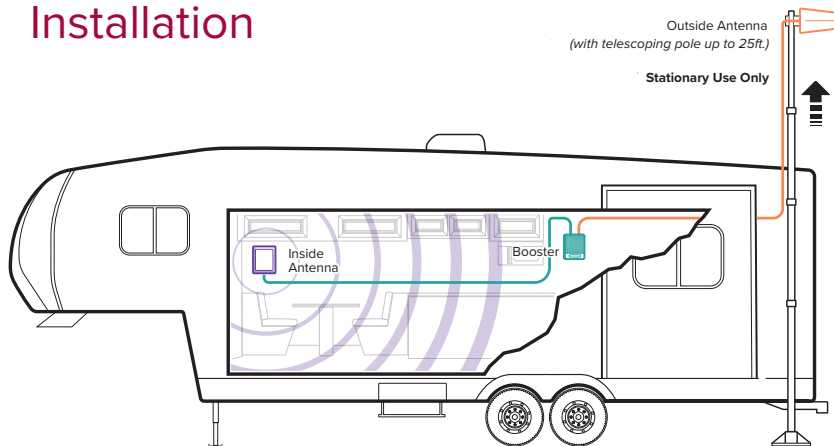

Installation