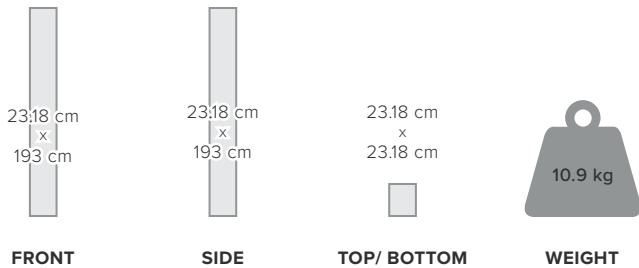

## Specifications

<b>MODEL NUMBER</b>	650159	
<b>FREQUENCIES</b>	Band 12/17	700 MHz
	Band 13	700 MHz
	Band 5	850 MHz
	Band 4	1700/2100 MHz
	Band 25/2	1900 MHz
<b>MAX GAIN</b>	65 dB	
<b>IMPEDANCE</b>	75 Ohm	
<b>POWER</b>	4.5V DC	
<b>CONNECTORS</b>	F Female	
<b>BOOSTER DIMENSIONS</b>	6 x 6 x 1.6 in.	
<b>BOOSTER WEIGHT</b>	1.9 lbs.	

# Package Dimensions

Combo Box: 23.18 cm L x 23.18 cm W x 193 cm