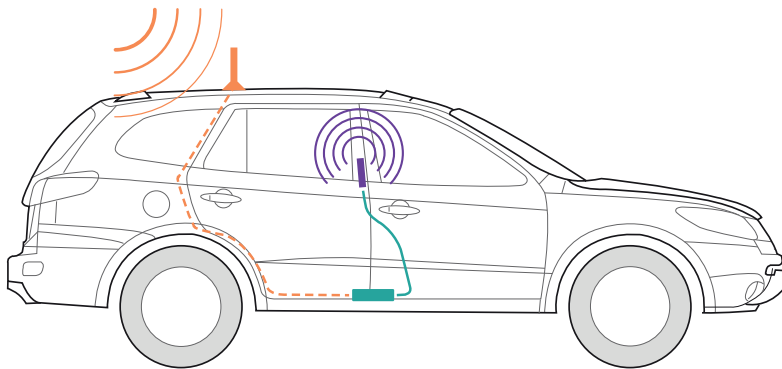

- FAST NETWORK SPEEDS
- UP TO +50 dB GAIN
- MULTI-USER WIRELESS BOOSTER

Kit Includes

Drive 4G-X

4" 4G Mini Magnet-Mount Antenna (301126)

4G Slim Low-Profile Antenna (314401)

Power Supply (859913)

About

weBoost's **Drive 4G-X** is our most powerful, professional grade 4G vehicle cell phone signal booster. Commonly used by first responders throughout U.S. to boost signals while out on the road with a 60% larger service range than the other boosters. The Drive 4G-X ensures that you get better voice and data with fewer dropped calls, improved voice quality, faster uploads and downloads, and allows up to 2 hours additional talk time in weak-signal areas. weBoost's 4G-X boosts cell signals up to 32x and enhances signals for everyone in the vehicle whether it's a car, truck or van.

Compatible with all U.S. wireless carriers including Verizon, AT&T, Sprint, T-Mobile, US Cellular, Straight Talk and more. All components needed for installation are included as well as simple instructions for a quick, easy setup. Plug the Drive 4G-X into the car's power supply, place the magnetic antenna on the center of the roof, and get better wireless signal on the road now. The Drive 4G-X comes with a 2-year warranty from manufacturer and a 30-day money back guarantee.

Installation

- 1 Receives signal:** The powerful antenna reaches out to access voice and data signals, and deliver them to the booster.
- 2 Boost signal:** The booster receives the signal, amplifies it, and serves as a relay between your phone and the nearest cell tower.
- 3 Broadcasts signal:** Your devices get a stronger signal, and calls and data are fed through the booster back to the network.