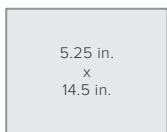

Inside Antenna Upgrade Kit 304447*

Package Dimensions

5.25 L x 14.5 W x 11.25 H

FRONT

SIDE

TOP/BOTTOM

WEIGHT

MASTER CARTON: 25 L x 18 W x 16 H | 43 Lbs.