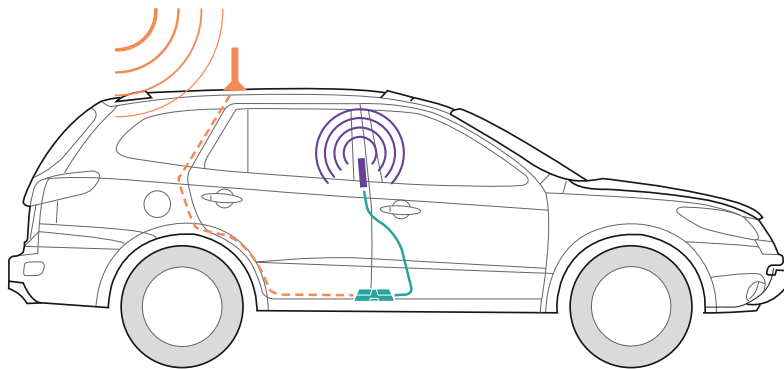

Installation