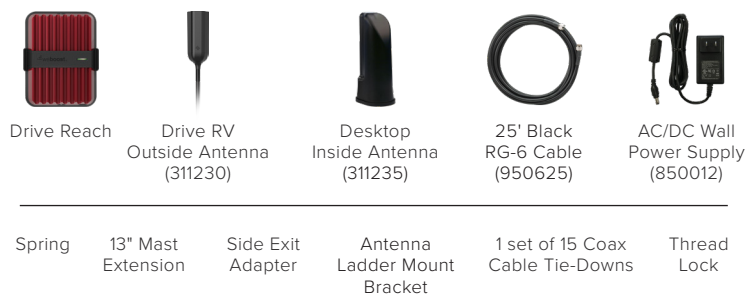

Drive Reach RV

SKU: 650354 MAP: \$699.99

FEATURES

- Modular antenna design for optimal positioning on RVs.
- Outside antenna fits universal CB mounts (3/8-24 thread).
- Spring base protects antenna from wind and low branches.
- Works with ALL phones and cellular devices on ALL carriers.
- Boosts cell signal in RVs when parked or while in motion.

- BOOSTS SIGNAL ON ALL AVAILABLE NETWORK SPEEDS
- FAST NETWORK SPEEDS
- UP TO +50 dB GAIN
- MULTI-USER WIRELESS BOOSTER

Kit Includes

Spring 13" Mast Extension Side Exit Adapter Antenna Ladder Mount Bracket 1 set of 15 Coax Cable Tie-Downs Thread Lock

The Drive Reach RV kit comes with everything for DIY installation; including 25' of RG-6 extender cable for ideal booster placement within RVs of any size. With side-exit adapter and mounting hardware, the outside antenna fits universal CB-antenna mounts and exterior RV ladder poles. Drive Reach RV is compatible with all cell phones, hotspots, cellular-connected tablets, and other cell devices on all major Canadian mobile carriers.

Like all weBoost boosters, the Drive Reach RV is ISED Canada approved and comes with a 2-year warranty.

Specifications

MODEL NUMBER	650354	
FREQUENCIES	Band 12/17	700 MHz
	Band 13	700 MHz
	Band 5	850 MHz
	Band 4	1700/2100 MHz
	Band 25/2*	1900 MHz
MAX GAIN	50 dB	
IMPEDANCE	50 Ohm	
POWER	5V / 4.5A	
CONNECTORS	SMB Female	
BOOSTER DIMENSIONS	6 x 4.5 x 1.5 in.	
BOOSTER WEIGHT	1.8 lbs	