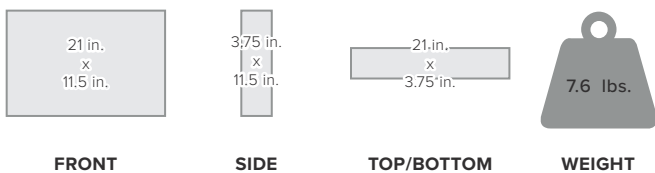

Package Dimensions

21 L x 11.5 W x 3.75 H

MASTER CARTON: 22 L x 18.5 W x 12.5 H | 33.87 lbs. | QTY 5

FOR PARTNER'S USE

650354_Drive-REACH-RV_CA_SS_120920

Support

2-Year Warranty from Purchase.

Website: www.weboost.ca/support