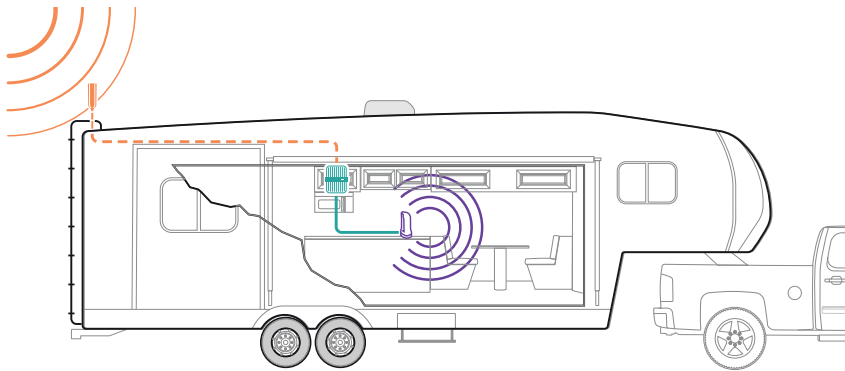

The Drive Reach RV kit comes with everything for DIY installation; including 25' of RG-6 extender cable for ideal booster placement within RVs of any size. With side-exit adapter and mounting hardware, the outside antenna fits universal CB-antenna mounts and exterior RV ladder poles. Drive Reach RV is compatible with all cell phones, hotspots, cellular-connected tablets, and other cell devices on all major Canadian mobile carriers.

*New frequency band utilized by Drive Reach RV

Installation

- 1 Receives signal:** The powerful antenna reaches out to access a voice and data signal, and delivers it to the booster.
- 2 Boost signal:** The booster receives the signal, amplifies it, and serves as a relay between your phone and the nearest cell tower.
- 3 Broadcasts signal:** Your devices get a stronger signal, and calls and data are fed through the booster back to the network.