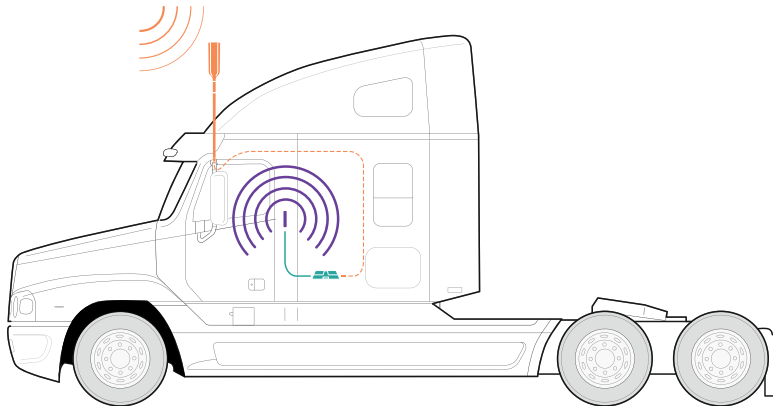

Drive Reach OTR

SKU: 477154 MAP: \$519.99

FEATURES

- Boosts signal for trucks with the OTR Trucker Antenna.
- Modular, height-adjustable antenna, from 7.5 to 40 inches so it can be installed on any vehicle.
- For multiple devices and users.
- Works on ALL cellular devices with ALL carriers simultaneously.
- Enhances talk, text, and high-speed data internet.

The **Drive Reach OTR** is our most powerful in-vehicle truck cell phone signal booster certified in the US, with Wilson Electronics* ruggedized, all weather OTR Truck Omni-Directional Antenna for maximum connection range and a 60% larger service range than the other boosters out there. The Drive Reach OTR boosts voice and data with max FCC-allowed 50 dB system gain, enhancing all available network signals, up to 32x. Drivers get fewer lost connections and dead zones, better audio quality, faster data uploads and downloads with this premier signal booster.

As with all weBoost boosters, all components needed for installation come in one package for easy DIY installation. The power supply plugs into CLA, while ignition power kits are also available. The Drive Reach OTR works with all cellular devices and all US carriers. The booster kit comes with parts to accommodate multiple installation options. Included are 2 mast extensions, 3-way antenna mount, side exit adapter, antenna spring, cable adapter, and thread lock packets.

*New frequency band utilized by Drive Reach OTR

Installation

- 1 Outside Antenna:** The outside antenna communicates back and forth with nearby cell towers.
- 2 Booster:** The booster amplifies any cell signal it receives from the outside antenna.
- 3 Inside Antenna:** The inside antenna broadcasts the amplified signal for use throughout the vehicle.