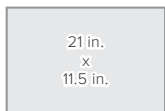

Available Accessories

Optional Antenna Kits

9.8" Wide Band
Omni-Directional
Marine Antenna
304420*

4" Mini Magnet
Mount Antenna
301126*

Package Dimensions

21 L x 11.5 W x 3.75 H

FRONT

SIDE

TOP/BOTTOM

WEIGHT

MASTER CARTON: 23 x 19 x 13 | 35.9 Lbs. | QTY 5

Support

2-Year Warranty from Purchase.

Website: <http://support.weboost.com>

Phone: +1 866 294 1660
Monday to Saturday

FOR PARTNER'S USE