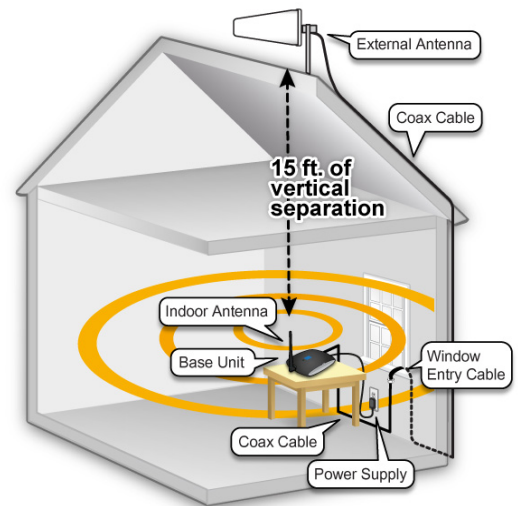

zBoost TRIO SOHO Xtreme™ ZB575X-A

Tri-Band AT&T 4G Cell Phone Signal Booster

zBoost, a leader in consumer cell phone signal boosters, offers the improved zBoost TRIO Xtreme as the solution to missed and dropped calls inside your home. The zBoost TRIO Xtreme boosts AT&T 4G LTE as well as voice and text for all major carriers.

The zBoost Xtreme captures the marginal to reliable cellular signal you have outdoors and rebroadcasts it indoors, **up to 5,500 square feet**, so you can enjoy clearer, faster and more reliable service without interruption.

Everything you need is included: amplifier base unit, indoor antenna, power supply, 35 ft. and 15 ft. of RG-6 cable, window-entry cable, high-gain external antenna, and mounting hardware.

Benefits Include:

- High performance tri-band signal booster - coverage **up to 5,500 sq. ft.** (up to 77 dB system gain)
- Ideal for larger buildings that have reliable outside signal or for smaller spaces that have weaker outside signal
- Reduces dropped and missed calls and provides faster 4G data performance for multiple simultaneous users
- Boosts performance on iPhone™, Samsung™, Android™ and other phones and mobile devices
- Automatically operates at maximum gain – no manual adjustments needed
- Extends phone battery life - phone uses less power when the indoor signal is stronger
- Easier to set up – window entry cable included
- Designed in Silicon Valley – Made in North America