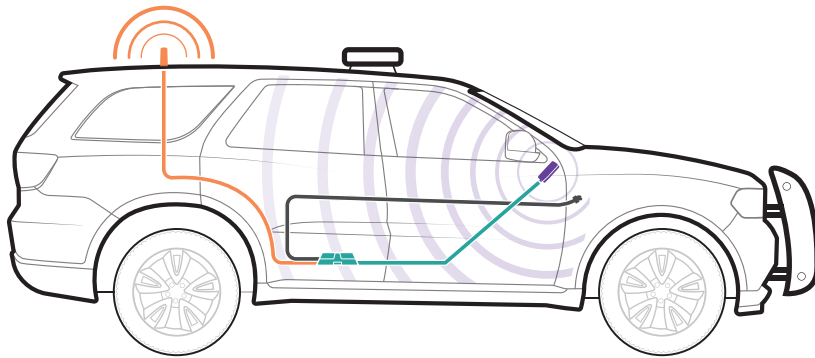

4G Slim Low-Profile Antenna (314419)

Hardwire Power Supply (850022)

3/4 inch NMO Mount w/ 14 ft. cable (904423)

6 ft. RG58 extension cable

Hole drilling protective tape

O-ring sealant

About

The **Drive Reach Fleet** is weBoost's most powerful, in-vehicle cell signal booster yet. Designed for use in law enforcement, government, or commercial fleet vehicles, Drive Reach Fleet delivers a game-changing level of uplink output power—up to 29.5 dBm.

*New frequency band utilized by Drive Reach.

Installation

- 1 Receives signal:** The powerful antenna reaches out to access all cellular voice and data, including 4G LTE and 3G, and delivers it to the booster.
- 2 Boost signal:** The booster receives the signal, amplifies it, and serves as a relay between your phone and the nearest cell tower.
- 3 Broadcasts signal:** Your devices get a stronger signal, and calls and data are fed through the booster back to the network.