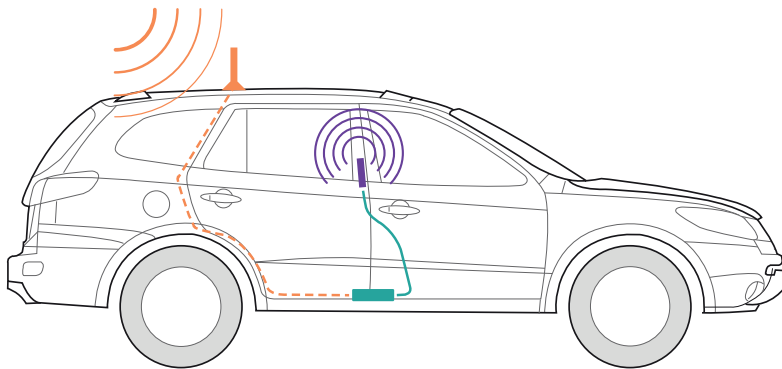

HOW IT WORKS

1. **1 Outside Antenna:** The outside antenna communicates back and forth with nearby cell towers.
2. **2 Booster:** The booster amplifies any cell signal it receives from the outside antenna.
3. **3 Inside Antenna:** The inside antenna broadcasts the amplified signal for use throughout the vehicle.