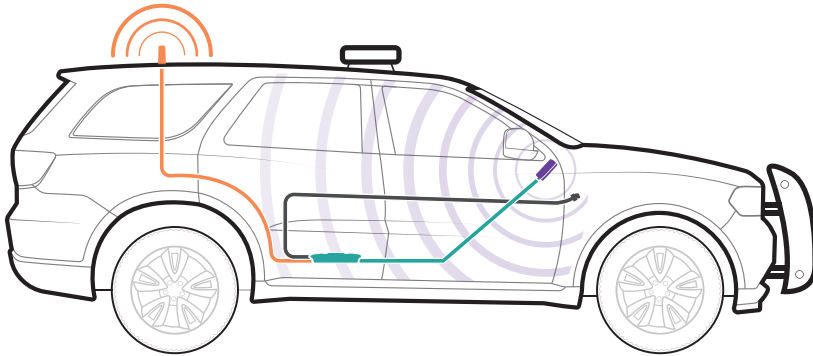

Installation

1. **1 Receives signal:** The powerful antenna reaches out to access voice and data signals, and deliver them to the booster.
2. **2 Boost signal:** The booster receives the signal, amplifies it, and serves as a relay between your phone and the nearest cell tower.
3. **3 Broadcasts signal:** Your devices get a stronger signal, and calls and data are fed through the booster back to the network.

Available Accessories