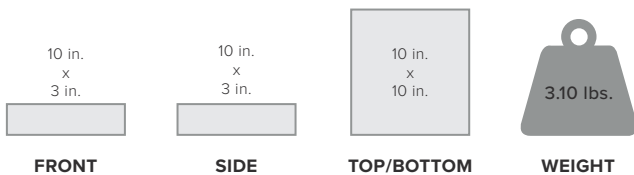

Package Dimensions

10 L x 10 W x 3 H