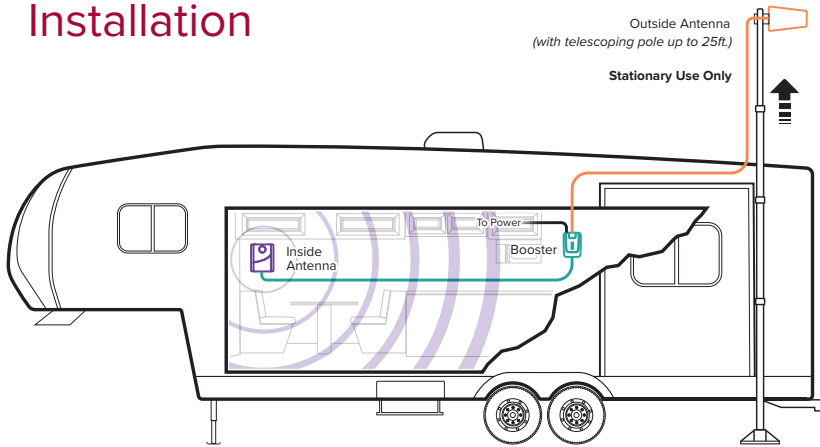

Included in the kit is a telescoping pole (can go up to 25' tall) which allows the outside directional cellular antenna to maximize the signal from the nearest cell tower. Initial installation takes approximately 30 minutes, with only 10 minutes needed to set up and take down pole and outside antenna when parked.

Installation

- 1 **Receives signal:** The powerful antenna reaches out to access a voice and 3G, 4G, and LTE data signal, and delivers it to the booster.
- 2 **Boost signal:** The booster receives the signal, amplifies it, and serves as a relay between your phone and the nearest cell tower.
- 3 **Broadcasts signal:** Your devices get a stronger signal, and calls and data are fed through the booster back to the network.