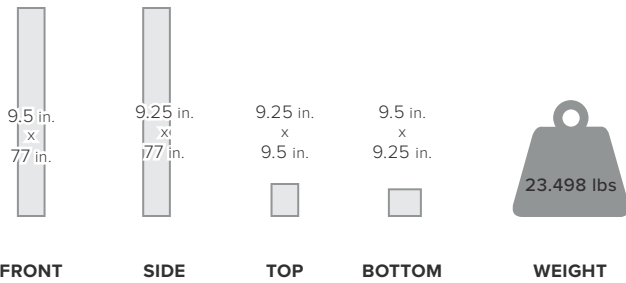

Package Dimensions

Combo Box: 9.25 L x 9.5 W x 77 H