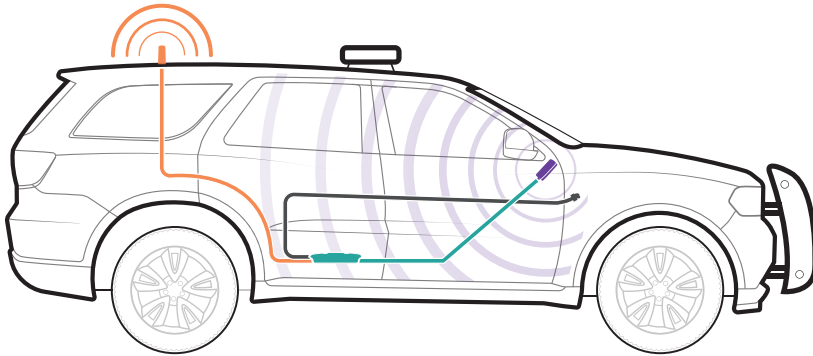

Installation

1. **1 Receives signal:** The powerful antenna reaches out to access all cellular voice and data, including 4G LTE and 3G, and delivers it to the booster.
2. **2 Boost signal:** The booster receives the signal, amplifies it, and serves as a relay between your phone and the nearest cell tower.
3. **3 Broadcasts signal:** Your devices get a stronger signal, and calls and data are fed through the booster back to the network.

Available Accessories