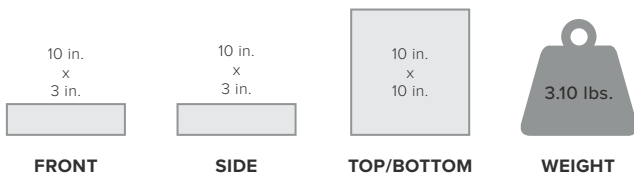

Installation

- 1 Receives signal:** The powerful antenna reaches out to access all cellular voice and data, including 4G LTE and 3G, and delivers it to the booster.
- 2 Boost signal:** The booster receives the signal, amplifies it, and serves as a relay between your phone and the nearest cell tower.
- 3 Broadcasts signal:** Your devices get a stronger signal, and calls and data are fed through the booster back to the network.

Available Accessories

NMO Soft Install Bundle
900037*

Package Dimensions

10 L x 10 W x 3 H

MASTER CARTON: 36 L x 17 W x 13 H | 42 lbs. | QTY 13

Support

2 Year Warranty from Purchase.

Website: <http://support.weboost.com>