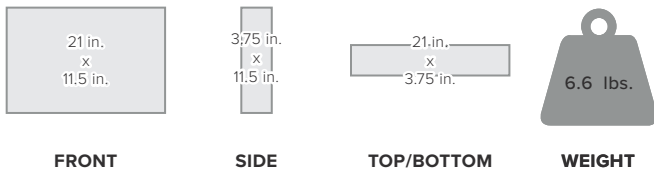

Available Accessories

Optional Antenna Kits

9.8" Wide Band
Omni-Directional
Marine Antenna
304420*

4" Mini Magnet
Mount Antenna
301126*

Package Dimensions

21 L x 11.5 W x 3.75 H

MASTER CARTON: 23 x 19 x 13 | 35.8 Lbs. | QTY 5