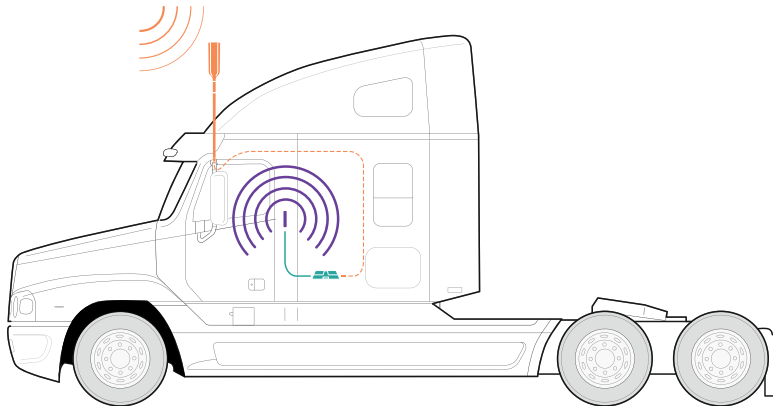

Drive Reach OTR

SKU: 652154 MAP: \$699.99

FEATURES

- Boosts signal for trucks with the OTR Trucker Antenna.
- Modular, height-adjustable antenna, from 7.5 to 40 inches so it can be installed on any vehicle.
- For multiple devices and users.
- Works on ALL cellular devices with ALL carriers simultaneously.
- Enhances talk, text, and high-speed data internet.

The **Drive Reach OTR** is our most powerful in-vehicle truck cell phone signal booster certified in Canada, with Wilson Electronics* ruggedized, all weather OTR Truck Omni-Directional Antenna for maximum connection range and a 60% larger service range than the other boosters out there. The Drive Reach OTR boosts voice and data with max ISED Canada allowed 50 dB system gain, enhancing all available network signals, up to 32x. Drivers get fewer lost connections and dead zones, better audio quality, faster data uploads and downloads with this premier signal booster.

As with all weBoost boosters, all components needed for installation come in one package for easy DIY installation. The power supply plugs into CLA, while ignition power kits are also available. The Drive Reach OTR works with all cellular devices and all major Canadian mobile carriers. The booster kit comes with parts to accommodate multiple installation options. Included are 2 mast extensions, 3-way antenna mount, side exit adapter, antenna spring, cable adapter, and thread lock packets.

*New frequency band utilized by Drive Reach OTR

Installation

- 1 **Receives signal:** The powerful antenna reaches out to access voice and data signals, and deliver them to the booster.
- 2 **Boost signal:** The booster receives the signal, amplifies it, and serves as a relay between your phone and the nearest cell tower.
- 3 **Broadcasts signal:** Your devices get a stronger signal, and calls and data are fed through the booster back to the network.