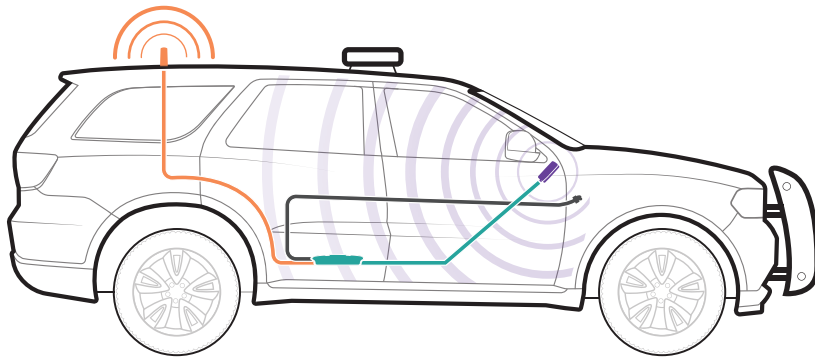

This kit uses a high performance NMO antenna, which **REQUIRES PROFESSIONAL INSTALLATION**. The Drive X Fleet boosts voice and data with max ISSED-allowed 50 dB system gain, enhancing all available network speeds and cellular bands for improved coverage.

Installation

- 1 Receives signal:** The powerful antenna reaches out to access voice and data signals, and deliver them to the booster.
- 2 Boost signal:** The booster receives the signal, amplifies it, and serves as a relay between your phone and the nearest cell tower.
- 3 Broadcasts signal:** Your devices get a stronger signal, and calls and data are fed through the booster back to the network.